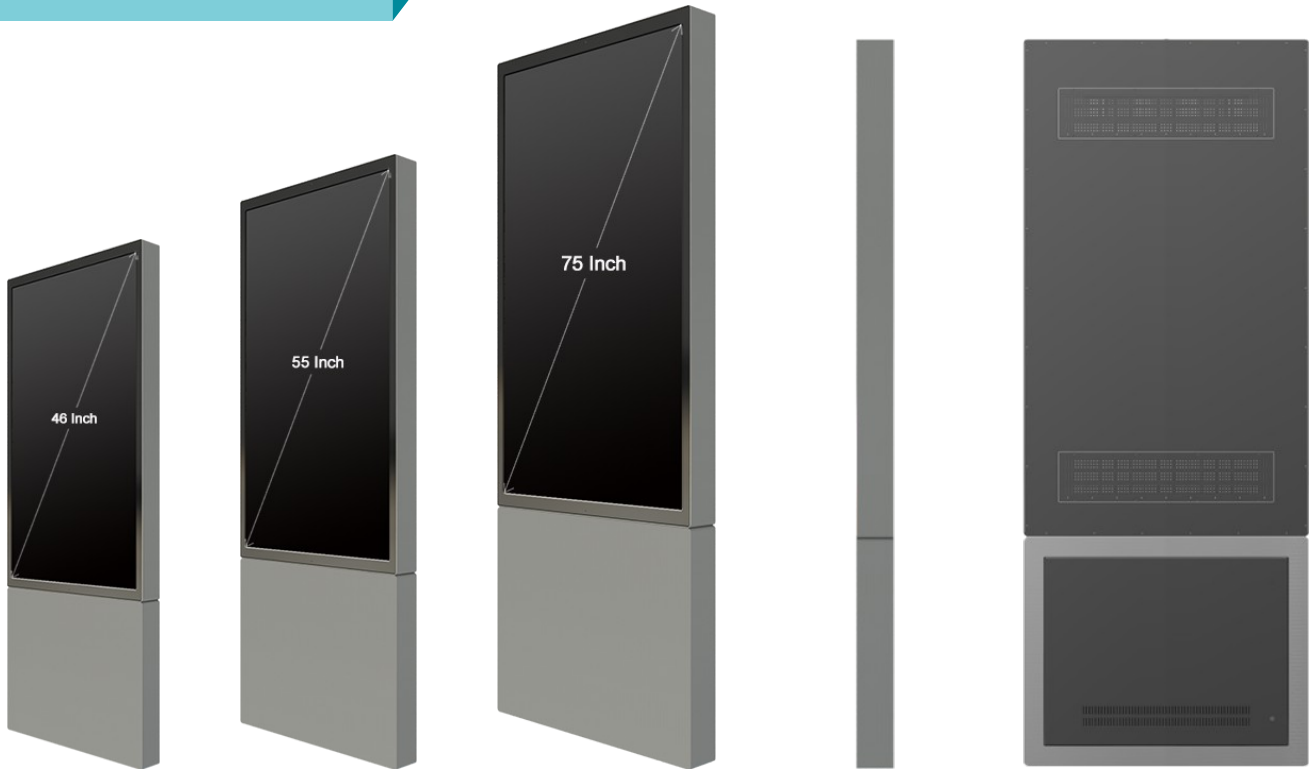

DESIGN/DIMENSION

SPECIFICATION

Model Number	YH-OB46	YH-OB55	YH-OB75
LCD Display			
Description	46inches outdoor optical bonding digital signage	55inches outdoor optical bonding digital signage	75inches outdoor optical bonding digital signage
Backlight	LED Backlight	LED Backlight	LED Backlight
Active Display Area	1020mm*574mm	1211mm*682mm	1650mm*928mm
Brightness	1500-2000cd/m2	1500-2000cd/m2	1500-2000cd/m2
Resolution	1920*1080	1920*1080	1920*1080 / 3840*2160
Contrast Ratio	1500: 1	1500: 1	1500: 1
Pixel Pitch	0.53*0.53	0.63*0.63	0.86*0.86 or 0.43*0.43
Viewing Angle	178°(H), 178°(V)	178°(H), 178°(V)	178°(H), 178°(V)
Display Color	1.07Billion colors, 10-bit(D)	1.07Billion colors, 10-bit(D)	1.07Billion colors, 10-bit(D)
Response Time	25ms	25ms	25ms
Operating System	Android / Window	Android / Window	Android / Window
Mechanical			
Construction	Stainlesssteel,aluminum,galvanizedsheet		
Dimension(W*H*D)	635mm*1105.5mm*100mm (Not including the base)	743.5mm*1297mm*100mm (Not including the base)	1048mm*1770mm*150mm (Not including the base)
Weight	60KG	80KG	140KG
Power			
Voltage	110V / 220V optional	110V / 220V optional	110V / 220V optional
Power Consumption	250W approximate(without heater)	350W approximate (without heater)	750W approximate(without heater)
Environmental			
Operating Temperature	-30°C~50°C	-30°C~50°C	-30°C~50°C
Storage Temperature	-40°C~60°C	-40°C~60°C	-40°C~60°C
Standard size: 46" 55" 75" Optional size: 32" 43" 46" 49" 55" 65" 75"			
The above specification will be update frequently, please refer to the specification of the actual order contract			