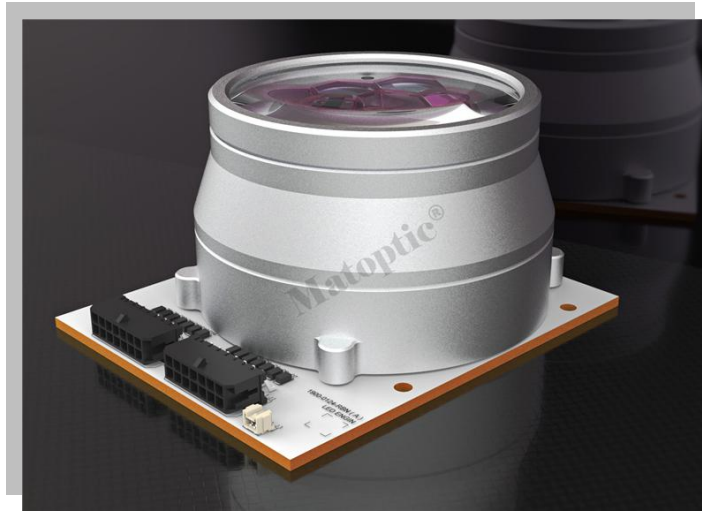

Originally founded in 2003, Toplite has specialized in innovative optic design and provided high-quality optical components for more than 16 years. With the unique and professional perspective on LED optics and rich experiences, our optical design and products will bring first-class experience to your LED lighting.