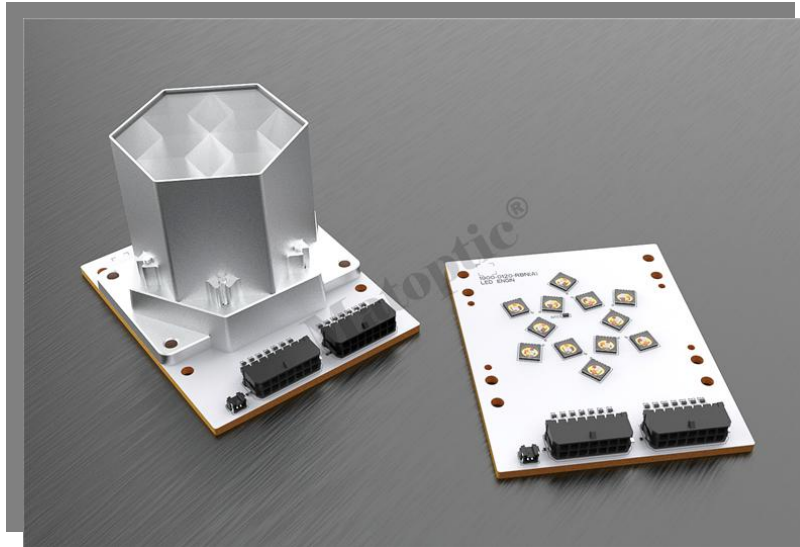

Originally founded in 2003, Toplite has specialized in innovative optic design and provided high-quality optical components for more than 16 years. With the unique and professional perspective on LED optics and rich experiences, our optical design and products will bring first-class experience to your LED lighting.