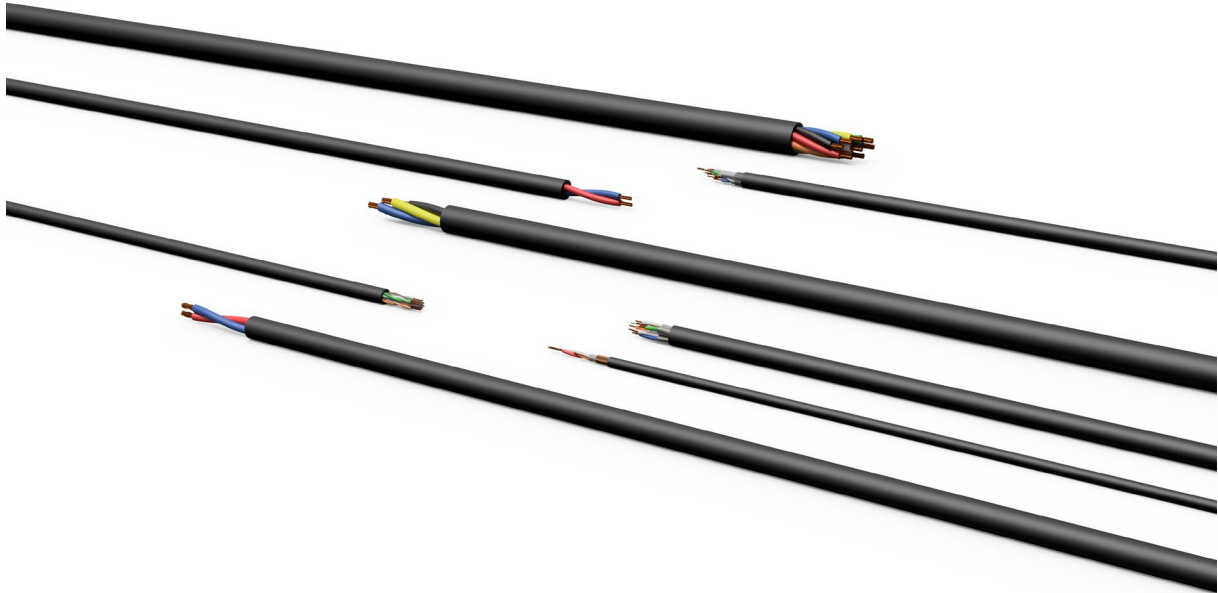

## CPR compliant cable range

Premium cable manufacturer PROCAB is introducing an extensive new range of CPR compliant cables during ISE. This range is intended to be used in applications where CPR classification is required. This way PROCAB provides the safest possible solution to installed cabling.

The Construction Products Regulation (CPR) is an EU regulation for installation cables, classifying cables based on their fire performance. It is aimed to improve the fire safety in buildings. In case of a fire, the biggest danger is the toxic smoke. Since buildings are filled with cabling, the risk of spreading fire is very big.

This new cable range will consist of loudspeaker, microphone, CAT6, CAT6A and even CAT7 types of cables. You can choose between 100 and 300 meters variants so that possible surpluses are kept to an absolute minimum.

These specially designed cables provide optimal, tested safety in every environment. They are tailor-made to minimize any hazardous smoke, burning droplets and acidity in the smoke. The outer jacket is flame retardant, providing optimal resistance to spreading fire and therefore maximizing the overall safety of the construction and building. Available Euroclass types include B2CA, CCA and DCA.