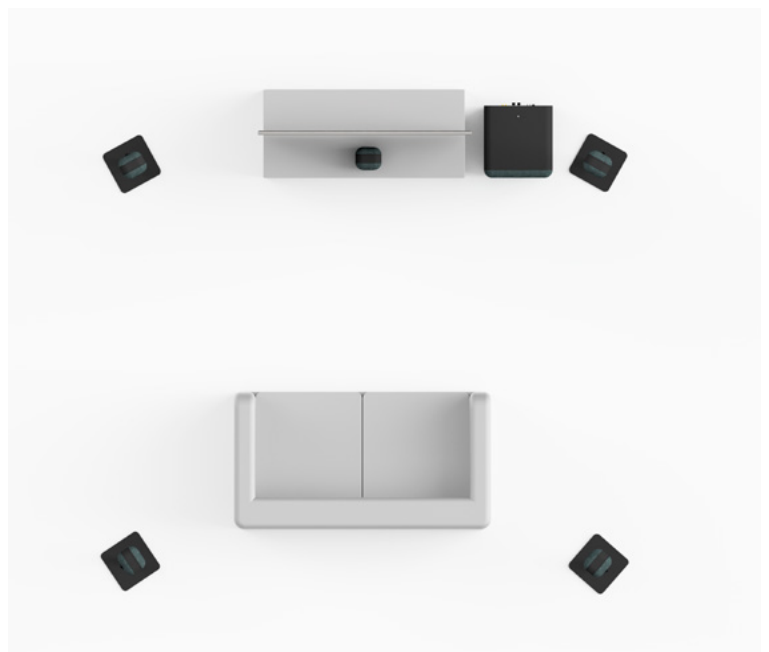

MASS Surround Sound

Specifications

Model	MASS Satellite
System Format	2-Way
Frequency Response, Hz (-6dB)	105 – 34,000
Sensitivity dB (1W@1M)	80
Nominal Impedance (Ohms)	8
Minimum Impedance	4.4 ohms @ 300 Hz
Maximum SPL (dBA)	98 dB (Pair)
Power Handling (RMS) Watts	30
Power Handling (RMS) With Amplifier Crossover (150 Hz)	70 W
Recommended Amplifier Requirements (Watts)	25 – 100 W
Bass Alignment	Sealed Enclosure
Crossover Frequency	3.0 kHz
Drive Unit Complement	1 x 3¹/₂" MMP II Mid-Bass Driver 1 x 3/4" Soft Dome Tweeter
External Dimensions Including Grille and Terminals (H x W x D)	147 x 122 x 107 mm / 5¹³/₁₆" x 4¹³/₁₆" x 4³/₁₆"
Weight (each)	1.12 kg / 2 lb 8 oz
Finishes	Midnight (black-blue) Mist (white-grey)

Model	MASS Stands
External Dimensions including Feet (H x W x D)	905 x 220 x 220 mm / 35³/₈" x 8¹¹/₁₆" x 8¹¹/₁₆"
External Dimensions including Mounted Satellite (H x W x D)	964 x 220 x 220 mm / 37¹⁵/₁₆" x 8¹¹/₁₆" x 8¹¹/₁₆"
Finishes	Black White