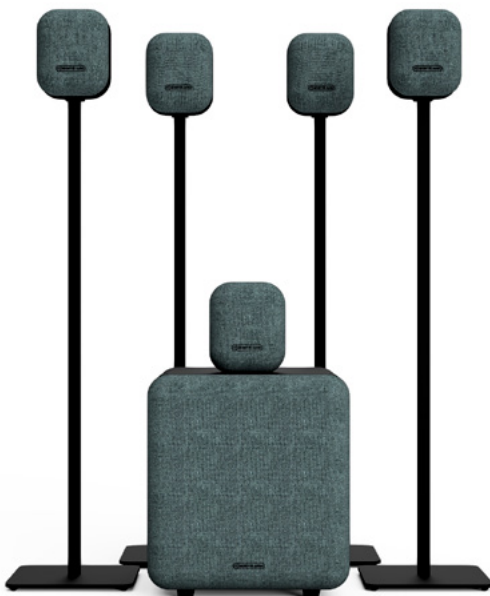

MASS Surround Sound

Specifications

Model	MASS Satellite
System Format	2-Way
Frequency Response, Hz (-6dB)	105 – 34,000
Sensitivity dB (1W@1M)	80
Nominal Impedance (Ohms)	8
Minimum Impedance	4.4 ohms @ 300 Hz
Maximum SPL (dBA)	98 dB (Pair)
Power Handling (RMS) Watts	30
Power Handling (RMS) With Amplifier Crossover (150 Hz)	70 W
Recommended Amplifier Requirements (Watts)	25 – 100 W
Bass Alignment	Sealed Enclosure
Crossover Frequency	3.0 kHz
Drive Unit Complement	1 x 3¹/₂" MMP II Mid-Bass Driver 1 x 3/4" Soft Dome Tweeter
External Dimensions Including Grille and Terminals (H x W x D)	147 x 122 x 107 mm / 5¹³/₁₆" x 4¹³/₁₆" x 4³/₁₆"
Weight (each)	1.12 kg / 2 lb 8 oz
Finishes	Midnight (black-blue) Mist (white-grey)

Model	MASS Stands
External Dimensions including Feet (H x W x D)	905 x 220 x 220 mm / 35³/₈" x 8¹¹/₁₆" x 8¹¹/₁₆"
External Dimensions including Mounted Satellite (H x W x D)	964 x 220 x 220 mm / 37¹⁵/₁₆" x 8¹¹/₁₆" x 8¹¹/₁₆"
Finishes	Black White