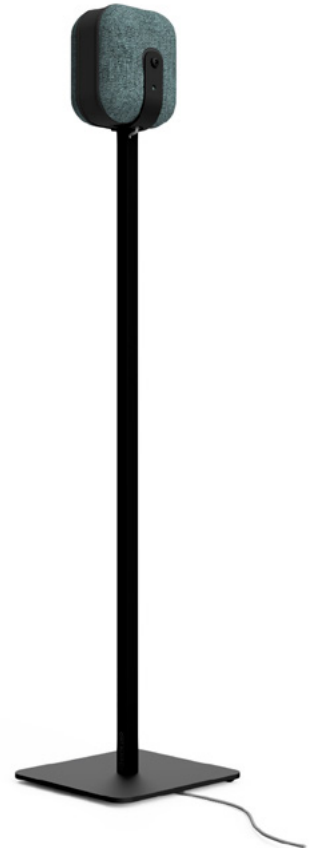

MASS Surround Sound

Specifications

Model	MASS Satellite
System Format	2-Way
Frequency Response, Hz (-6dB)	105 – 34,000
Sensitivity dB (1W@1M)	80
Nominal Impedance (Ohms)	8
Minimum Impedance	4.4 ohms @ 300 Hz
Maximum SPL (dBA)	98 dB (Pair)
Power Handling (RMS) Watts	30
Power Handling (RMS) With Amplifier Crossover (150 Hz)	70 W
Recommended Amplifier Requirements (Watts)	25 – 100 W
Bass Alignment	Sealed Enclosure
Crossover Frequency	3.0 kHz
Drive Unit Complement	1 x 3¹/₂" MMP II Mid-Bass Driver 1 x 3/4" Soft Dome Tweeter
External Dimensions Including Grille and Terminals (H x W x D)	147 x 122 x 107 mm / 5¹³/₁₆" x 4¹³/₁₆" x 4³/₁₆"
Weight (each)	1.12 kg / 2 lb 8 oz
Finishes	Midnight (black-blue) Mist (white-grey)

Model	MASS Stands
External Dimensions including Feet (H x W x D)	905 x 220 x 220 mm / 35³/₈" x 8¹¹/₁₆" x 8¹¹/₁₆"
External Dimensions including Mounted Satellite (H x W x D)	964 x 220 x 220 mm / 37¹⁵/₁₆" x 8¹¹/₁₆" x 8¹¹/₁₆"
Finishes	Black White