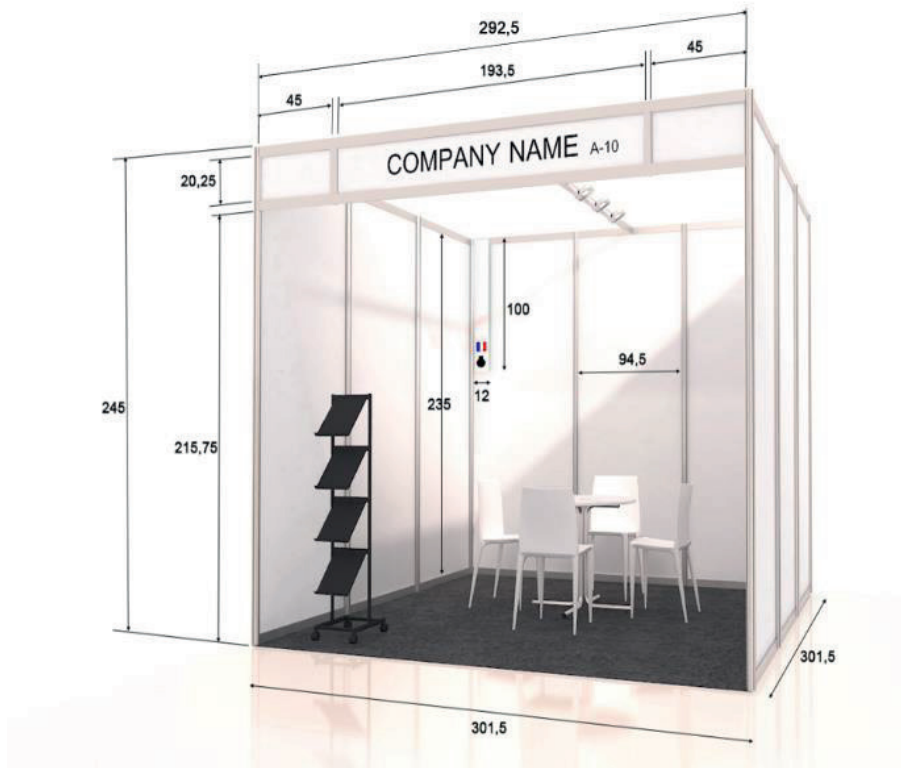

Shell Scheme A: Price per m2 €80.-

Roll carpet (4 colours to choose)

White board 245 cm high

White fascia 21 cm

20 w led spotlight every 3 sqm

1.2 kW switchboard with socket

Company name with black standard letters

Day time power consumption for the 4 days of the show and the last 2 days of build-up

Shell Scheme B: Price per m2 €90.-

Roll carpet (4 colours to choose)

White board 245 cm high

White fascia 21 cm

20 w led spotlight every 3 sqm

1.2 kW switchboard with socket

Company name with black standard letters

Furniture package: 1x white round table, 4x white "herencia" chairs and 1x literature rack

Day time power consumption for the 4 days of the show and the last 2 days of build-up

** Furniture package is increased as per the amount of sqm:

Booth from 9 to 18 sqm = 1 furniture package

Booth from 18,5 to 27 sqm = 2 furniture package

Booth > 27 sqm = 3 furniture package