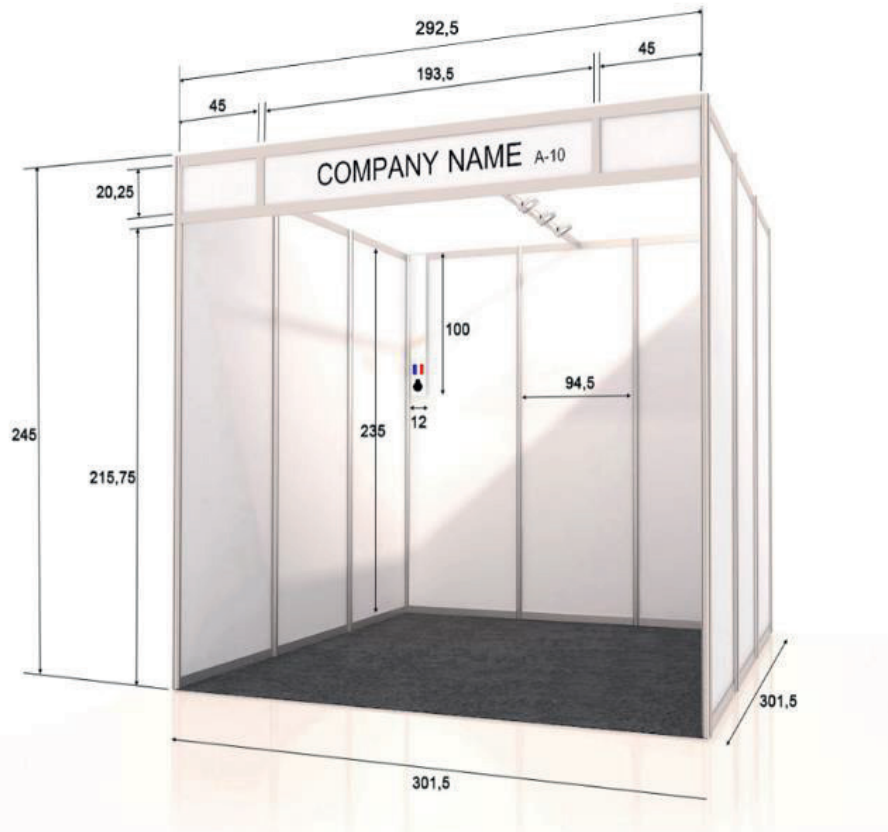

Shell Scheme A: Price per m2 €80.-

Roll carpet (4 colours to choose)

White board 245 cm high

White fascia 21 cm

20 w led spotlight every 3 sqm

1.2 kW switchboard with socket

Company name with black standard letters

Day time power consumption for the 4 days of the show and the last 2 days of build-up

Shell Scheme B: Price per m2 €90.-

Roll carpet (4 colours to choose)

White board 245 cm high

White fascia 21 cm

20 w led spotlight every 3 sqm

1.2 kW switchboard with socket

Company name with black standard letters

Furniture package: 1x white round table, 4x white "herencia" chairs and 1x literature rack

Day time power consumption for the 4 days of the show and the last 2 days of build-up

** Furniture package is increased as per the amount of sqm:

Booth from 9 to 18 sqm = 1 furniture package

Booth from 18,5 to 27 sqm = 2 furniture package

Booth > 27 sqm = 3 furniture package